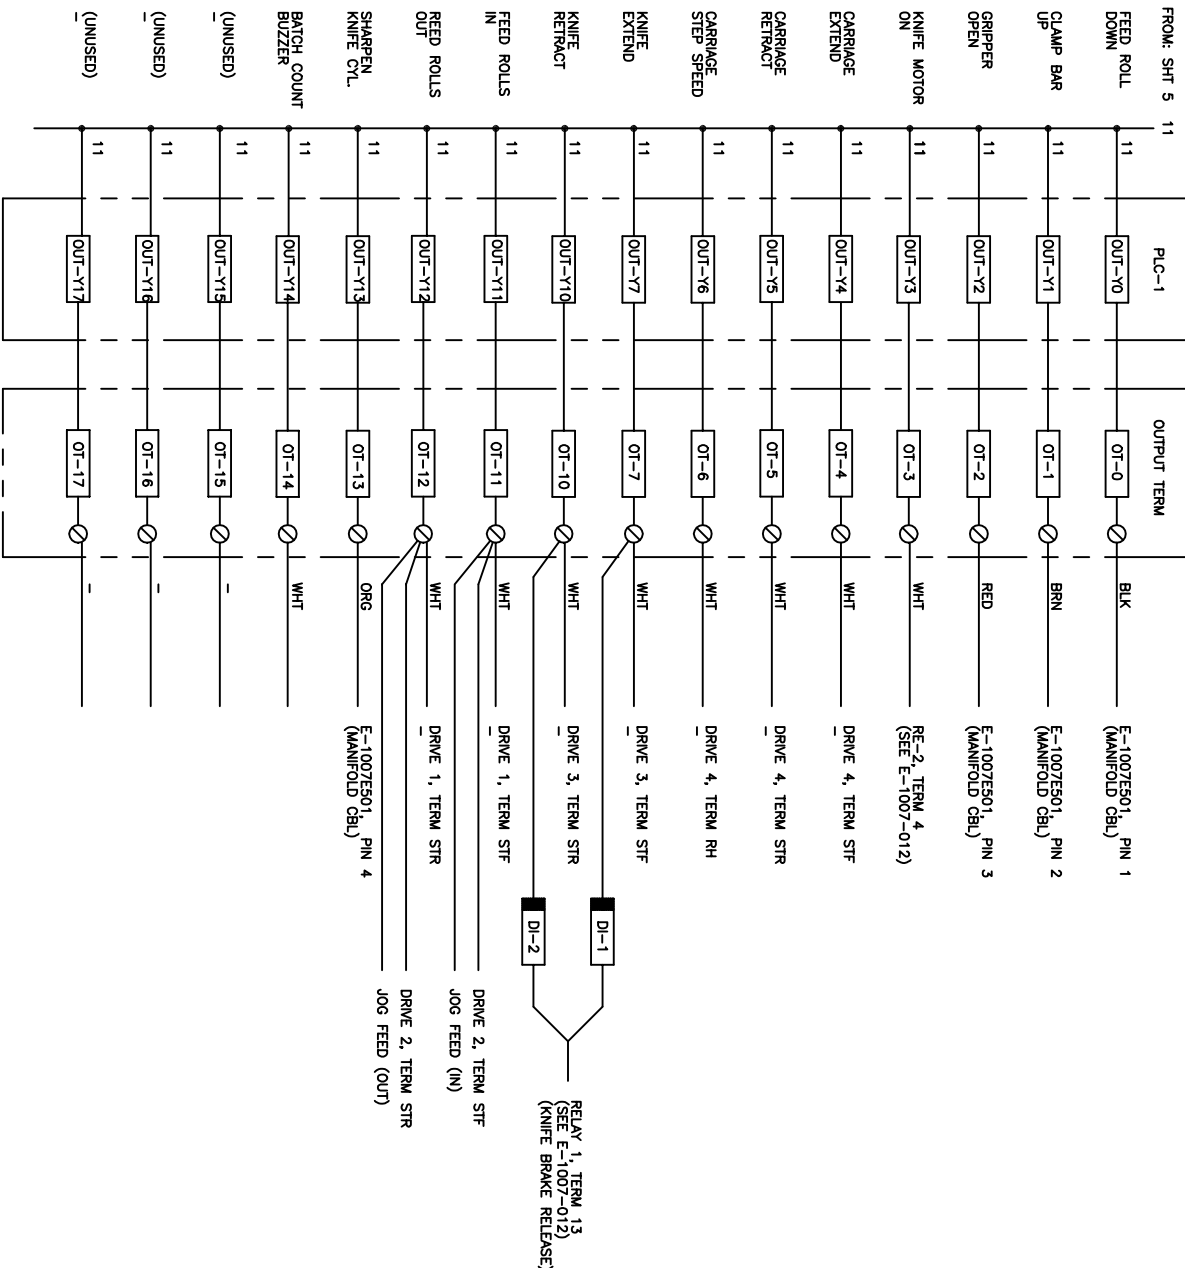

INCHES
UNLESS OTHERWISE SPECIFIED

ABM INTERNATIONAL
ABM INTERNATIONAL, Inc.
614 NORTH LAKE DRIVE, WILSONVILLE, IN 46097
TEL: 317-566-1000

TITLE: BMT CUTTER AND FILTER
DRAWN BY: SCOTT WILL
DATE: 2-29-00

DESIGNED BY: DO7
CHECKED BY: [blank]
DATE: [blank]

REVISIONS:

NO.	DATE	DESCRIPTION
1		ISSUED
1		REVISED

DATE: 2-29-00
DRAWN BY: SCOTT WILL
CHECKED BY: [blank]
DATE: [blank]

24V COM

- NOTES:
- 1) HIGH OFF-STATE VOLTAGES MUST BE SHUNTED WITH A 1K OHM 1 WATT RESISTOR.
 - 2) DIODE IS REQUIRED FOR INDUCTIVE LOADS.

INCHES

UNLESS OTHERWISE SPECIFIED

ABM INTERNATIONAL
 ABM INTERNATIONAL, Inc.
 614 NORTH LAKE DRIVE, WOODBRIDGE, MASS
 01996
 TEL: 508/942-1000
 FAX: 508/942-1007

TITLE: BAIT CUTTER AND FILTER

DRAWN BY: SCOTT WILL